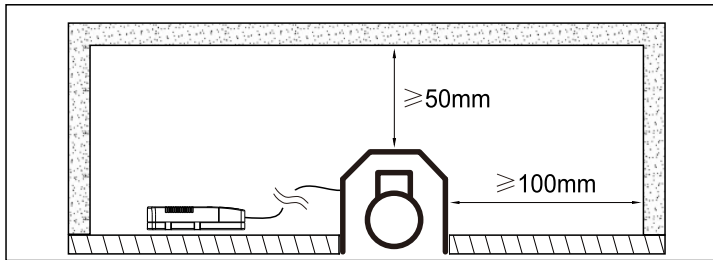

CETTIG 三

映系列射灯

适用于天花板厚度5-20mm。

Model	Power	Products Size	Cut out
W1601LED	Max.10W	φ78xH67mm	φ55mm
W1602LED	Max.10W	φ78xH72mm	φ55mm
W1606LED	Max.10W	φ78xH72mm	φ55mm
W1861LED	Max.15W	φ110xH100mm	φ78mm
W1862LED	Max.15W	φ110xH106mm	φ78mm
W1867LED	Max.15W	φ110xH106mm	φ78mm
W11161LED-S	Max.30W	φ140xH140mm	φ104mm
W11162LED-S	Max.30W	φ140xH147mm	φ104mm
W11165LED-S	Max.30W	φ140xH147mm	φ104mm