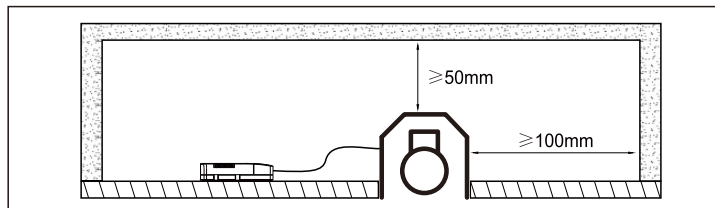

## 珠宝灯系列

适用于天花板厚度5-20mm (C281LED 5~10mm).

型号	功率	产品规格	开孔尺寸
1392LED	3W MAX	ø39xH40mm	ø35mm
1394LED	3W MAX	ø39xH39mm	ø33mm
1401LED	3W MAX	ø40xH40mm	ø35mm
C281LED	3W MAX	ø28xH30mm	ø24mm
C282LED	3W MAX	ø28xH30mm	ø24mm
C201LED	3W MAX	ø28xH30mm	ø24mm